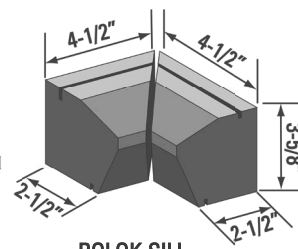

Brick Corner
BC2 1/4 48

Brick Corner
BC2 5/8 310

Brick Corner
BC448

EDGE CAP "A"

EDGE CAP "B"

EDGE CAP "C"

EDGE CAP "D"

EDGE CAP "E"

EDGE CAP "F"

ROLOK SILL

*Edge Cap Corner dimensions are the same as the Edge Caps above.

*EDGE CAP CORNERS LEFT AND RIGHT

ROLOK SILL
INTERNAL CORNER

ROLOK SILL
EXTERNAL CORNER