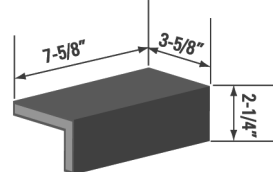

Brick Corner
BC2 1/4 48

Brick Corner
BC2 5/8 310

Brick Corner
BC448

EDGE CAP "A"

EDGE CAP "B"

EDGE CAP "C"

EDGE CAP "D"

EDGE CAP "E"

EDGE CAP "F"

ROLOK SILL

*Edge Cap Corner dimensions are the same as the Edge Caps above.

*EDGE CAP CORNERS LEFT AND RIGHT

ROLOK SILL
INTERNAL CORNER

ROLOK SILL
EXTERNAL CORNER