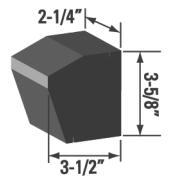

Brick Corner
BC2 1/4 48

Brick Corner
BC2 5/8 310

Brick Corner
BC448

EDGE CAP "A"

EDGE CAP "B"

EDGE CAP "C"

EDGE CAP "D"

EDGE CAP "E"

EDGE CAP "F"

ROLOK SILL

*Edge Cap Corner dimensions are the same as the Edge Caps above.

*EDGE CAP CORNERS LEFT AND RIGHT

ROLOK SILL
INTERNAL CORNER

ROLOK SILL
EXTERNAL CORNER