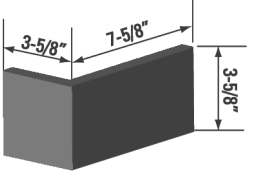

Brick Corner
BC2 1/4 48

Brick Corner
BC2 5/8 310

Brick Corner
BC448

EDGE CAP "A"

EDGE CAP "B"

EDGE CAP "C"

EDGE CAP "D"

EDGE CAP "E"

EDGE CAP "F"

ROLOK SILL

*Edge Cap Corner dimensions are the same as the Edge Caps above.

*EDGE CAP CORNERS LEFT AND RIGHT

ROLOK SILL
INTERNAL CORNER

ROLOK SILL
EXTERNAL CORNER