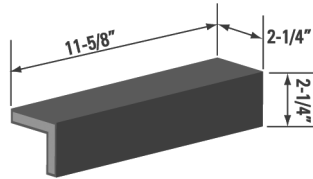

Brick Corner
BC2 1/4 48

Brick Corner
BC2 5/8 310

Brick Corner
BC448

EDGE CAP "A"

EDGE CAP "B"

EDGE CAP "C"

EDGE CAP "D"

EDGE CAP "E"

EDGE CAP "F"

ROLOK SILL

*Edge Cap Corner dimensions are the same as the Edge Caps above.

*EDGE CAP CORNERS LEFT AND RIGHT

ROLOK SILL
INTERNAL CORNER

ROLOK SILL
EXTERNAL CORNER