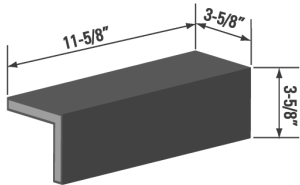

Brick Corner
BC2 1/4 48

Brick Corner
BC2 5/8 310

Brick Corner
BC448

EDGE CAP "A"

EDGE CAP "B"

EDGE CAP "C"

EDGE CAP "D"

EDGE CAP "E"

EDGE CAP "F"

ROLOK SILL

*Edge Cap Corner dimensions are the same as the Edge Caps above.

*EDGE CAP CORNERS LEFT AND RIGHT

ROLOK SILL
INTERNAL CORNER

ROLOK SILL
EXTERNAL CORNER