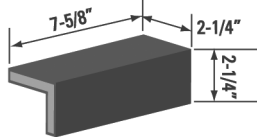

Brick Corner
BC2 1/4 48

Brick Corner
BC2 5/8 310

Brick Corner
BC448

EDGE CAP "A"

EDGE CAP "B"

EDGE CAP "C"

EDGE CAP "D"

EDGE CAP "E"

EDGE CAP "F"

ROLOK SILL

*Edge Cap Corner dimensions are the same as the Edge Caps above.

*EDGE CAP CORNERS LEFT AND RIGHT

ROLOK SILL
INTERNAL CORNER

ROLOK SILL
EXTERNAL CORNER