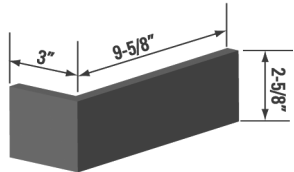

Brick Corner
BC2 1/4 48

Brick Corner
BC2 5/8 310

Brick Corner
BC448

EDGE CAP "A"

EDGE CAP "B"

EDGE CAP "C"

EDGE CAP "D"

EDGE CAP "E"

EDGE CAP "F"

ROLOK SILL

*Edge Cap Corner dimensions are the same as the Edge Caps above.

*EDGE CAP CORNERS LEFT AND RIGHT

ROLOK SILL
INTERNAL CORNER

ROLOK SILL
EXTERNAL CORNER