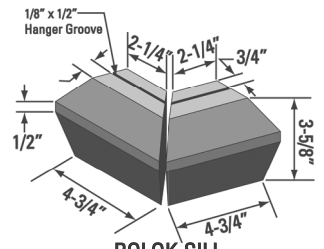

Brick Corner
BC2 1/4 48

Brick Corner
BC2 5/8 310

Brick Corner
BC448

EDGE CAP "A"

EDGE CAP "B"

EDGE CAP "C"

EDGE CAP "D"

EDGE CAP "E"

EDGE CAP "F"

ROLOK SILL

*Edge Cap Corner dimensions are the same as the Edge Caps above.

*EDGE CAP CORNERS LEFT AND RIGHT

ROLOK SILL
INTERNAL CORNER

ROLOK SILL
EXTERNAL CORNER