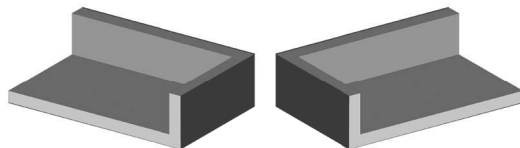

Brick Corner
BC2 1/4 48

Brick Corner
BC2 5/8 310

Brick Corner
BC448

EDGE CAP "A"

EDGE CAP "B"

EDGE CAP "C"

EDGE CAP "D"

EDGE CAP "E"

EDGE CAP "F"

ROLOK SILL

*Edge Cap Corner dimensions are the same as the Edge Caps above.

*EDGE CAP CORNERS LEFT AND RIGHT

ROLOK SILL
INTERNAL CORNER

ROLOK SILL
EXTERNAL CORNER