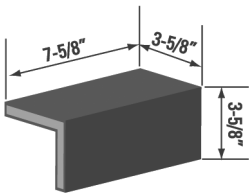

Brick Corner
BC2 1/4 48

Brick Corner
BC2 5/8 310

Brick Corner
BC448

EDGE CAP "A"

EDGE CAP "B"

EDGE CAP "C"

EDGE CAP "D"

EDGE CAP "E"

EDGE CAP "F"

ROLOK SILL

*Edge Cap Corner dimensions are the same as the Edge Caps above.

*EDGE CAP CORNERS LEFT AND RIGHT

ROLOK SILL
INTERNAL CORNER

ROLOK SILL
EXTERNAL CORNER