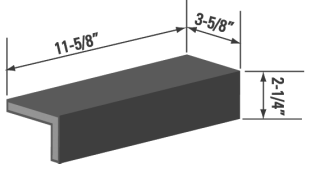

Brick Corner
BC2 1/4 48

Brick Corner
BC2 5/8 310

Brick Corner
BC448

EDGE CAP "A"

EDGE CAP "B"

EDGE CAP "C"

EDGE CAP "D"

EDGE CAP "E"

EDGE CAP "F"

ROLOK SILL

*Edge Cap Corner dimensions are the same as the Edge Caps above.

*EDGE CAP CORNERS LEFT AND RIGHT

ROLOK SILL
INTERNAL CORNER

ROLOK SILL
EXTERNAL CORNER